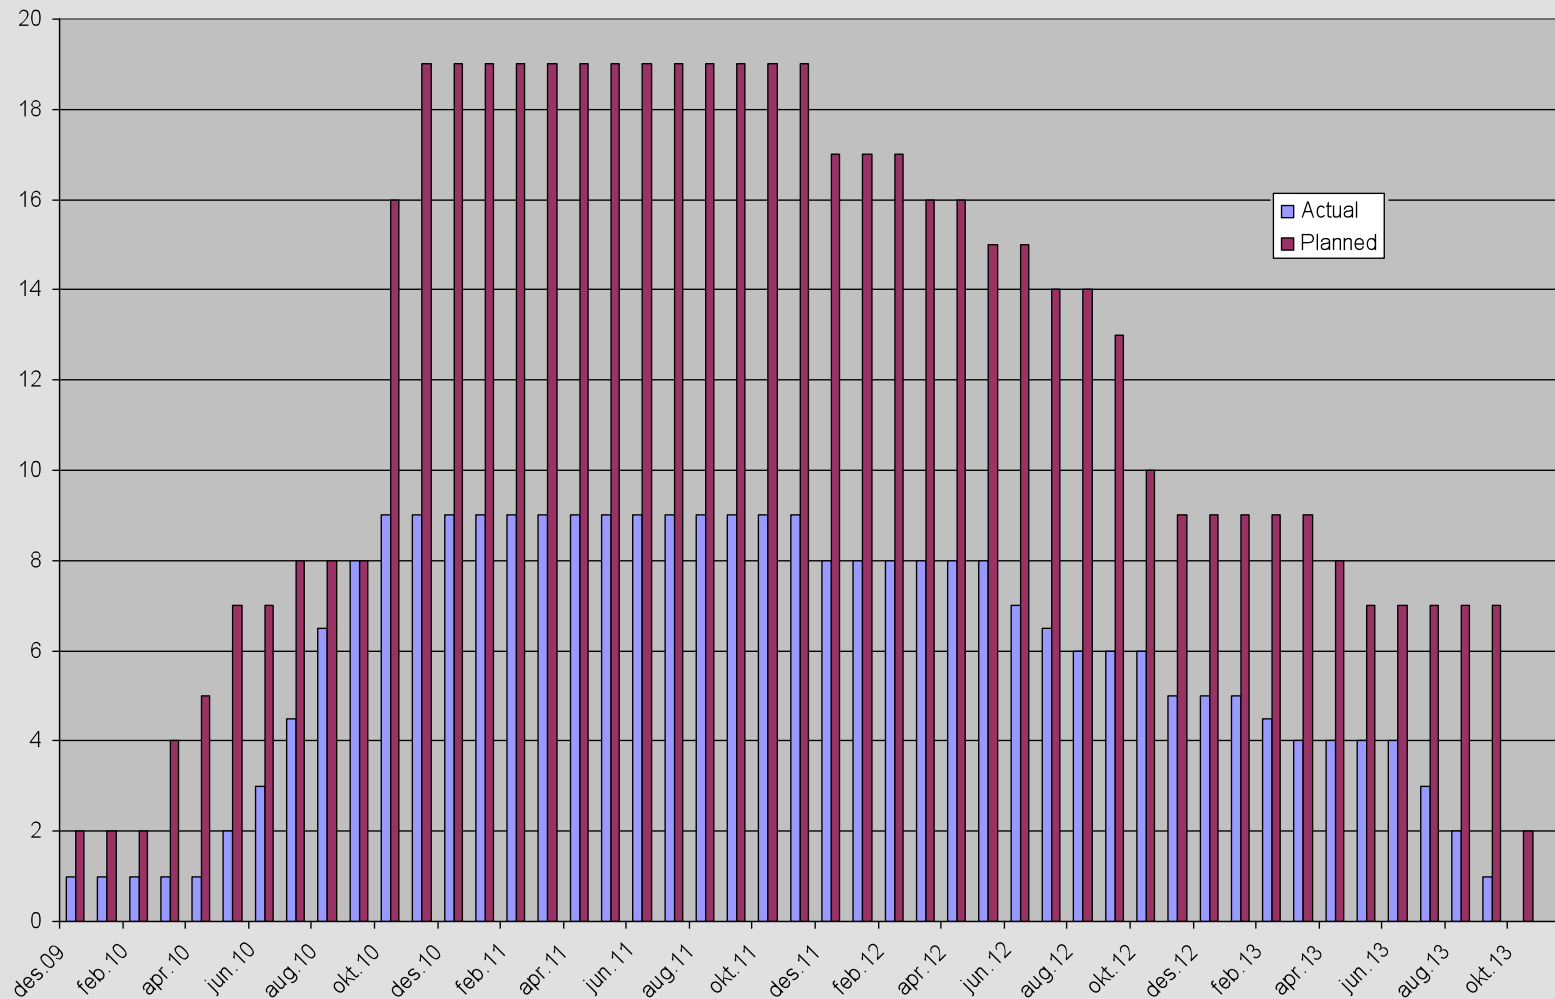

Recruitment of fellows

CLARA

CLARA fellows – actual/planned

CLARA

Recruited fellows 16.9.2010

- UTU – Corina Dima ESR
- Tilde – Anne-Kathrin Schumann ESR
- UCPH – Hector Martinez ESR
- UHEL – Måns Huldén ER
- CUNI – Loganathan Ramasamy ESR
- NHH – Pedro Patiño Garcia ESR
- MPI – Hugo Garcia Blanco ESR
- MPI – Przemyslaw Lenkiewicz ER
- MPI – Binyam Gebrekidan ESR

Recruited fellows - statistics

- ESR – 7 out of 17
- ER – 2 out of 2
- VS – 0 out of 3

- 78% males, 22% females